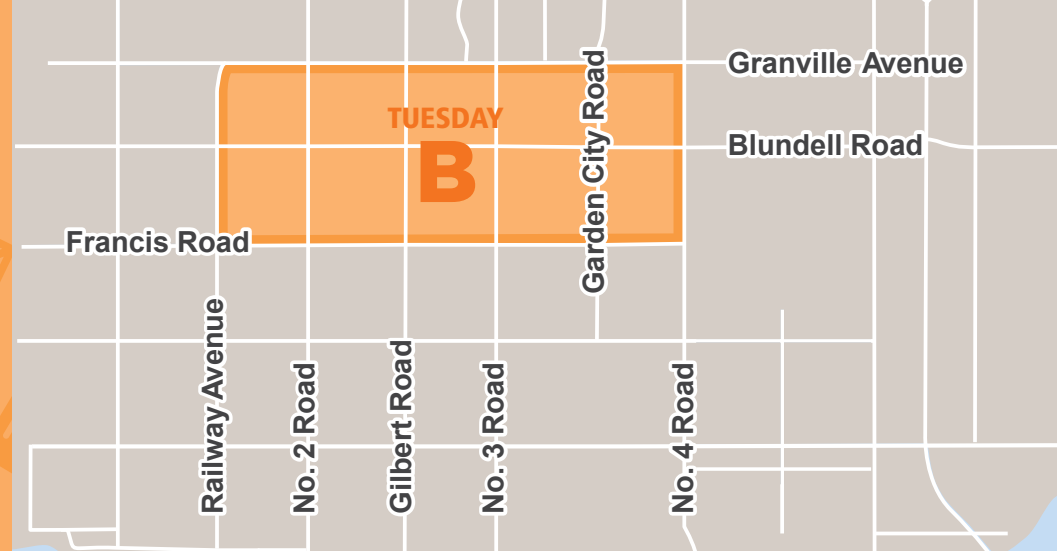

Let's trim our waste!

ZONE: TUESDAY B