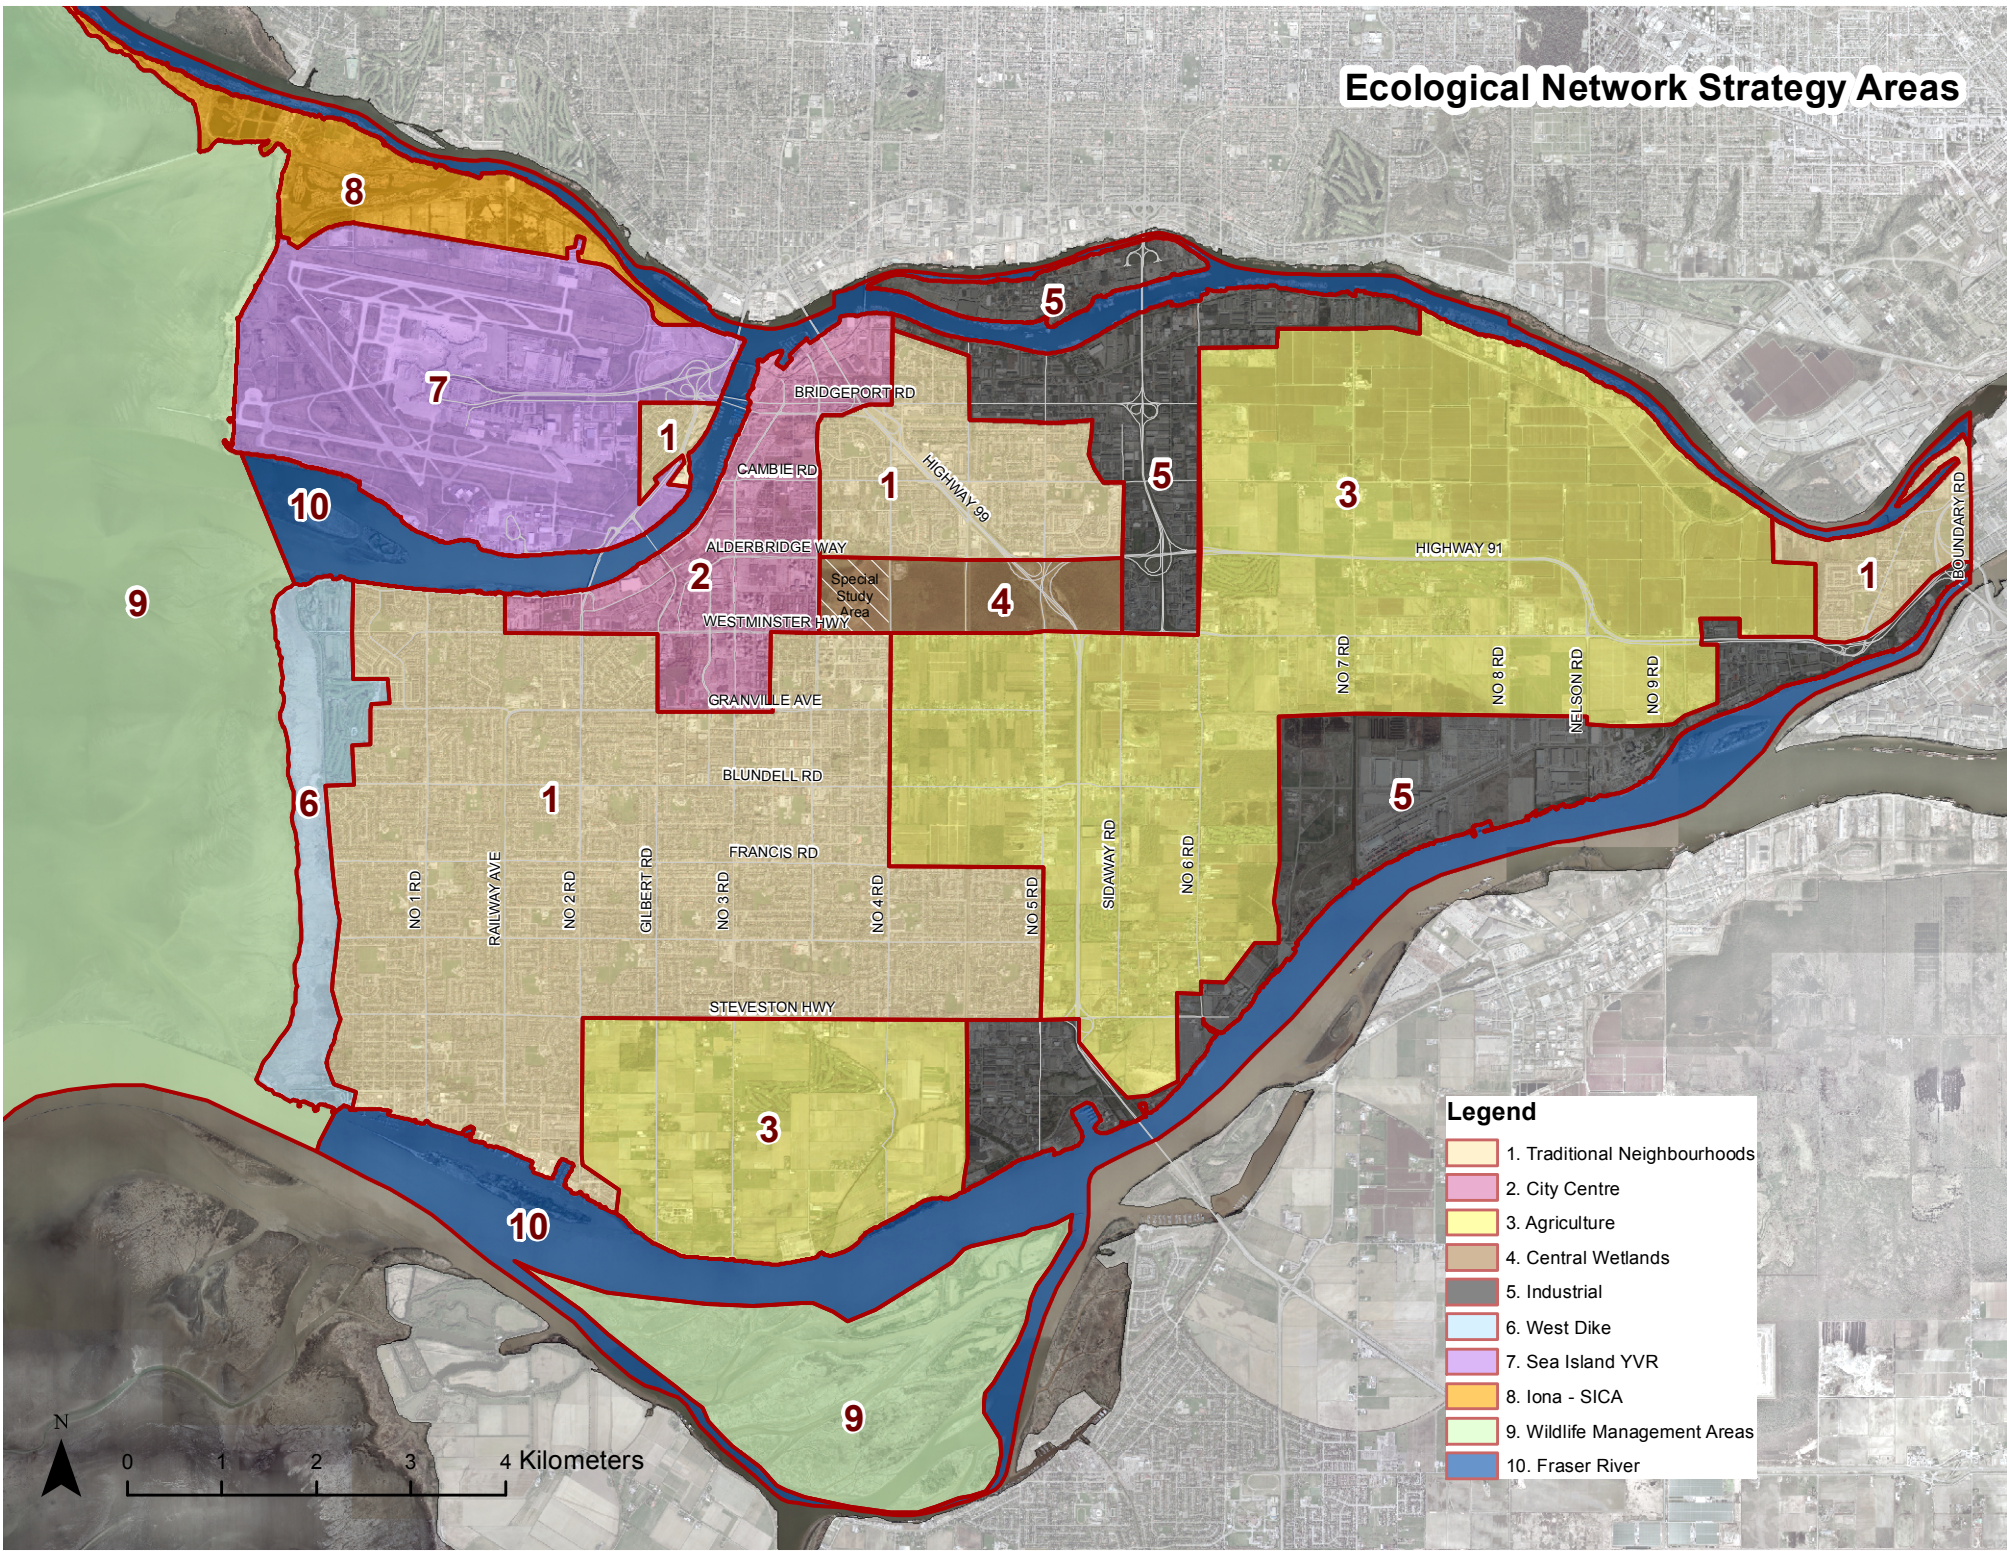

Ecological Network Strategy Areas

- Legend**
- 1. Traditional Neighbourhoods
 - 2. City Centre
 - 3. Agriculture
 - 4. Central Wetlands
 - 5. Industrial
 - 6. West Dike
 - 7. Sea Island YVR
 - 8. Iona - SICA
 - 9. Wildlife Management Areas
 - 10. Fraser River

0 1 2 3 4 Kilometers