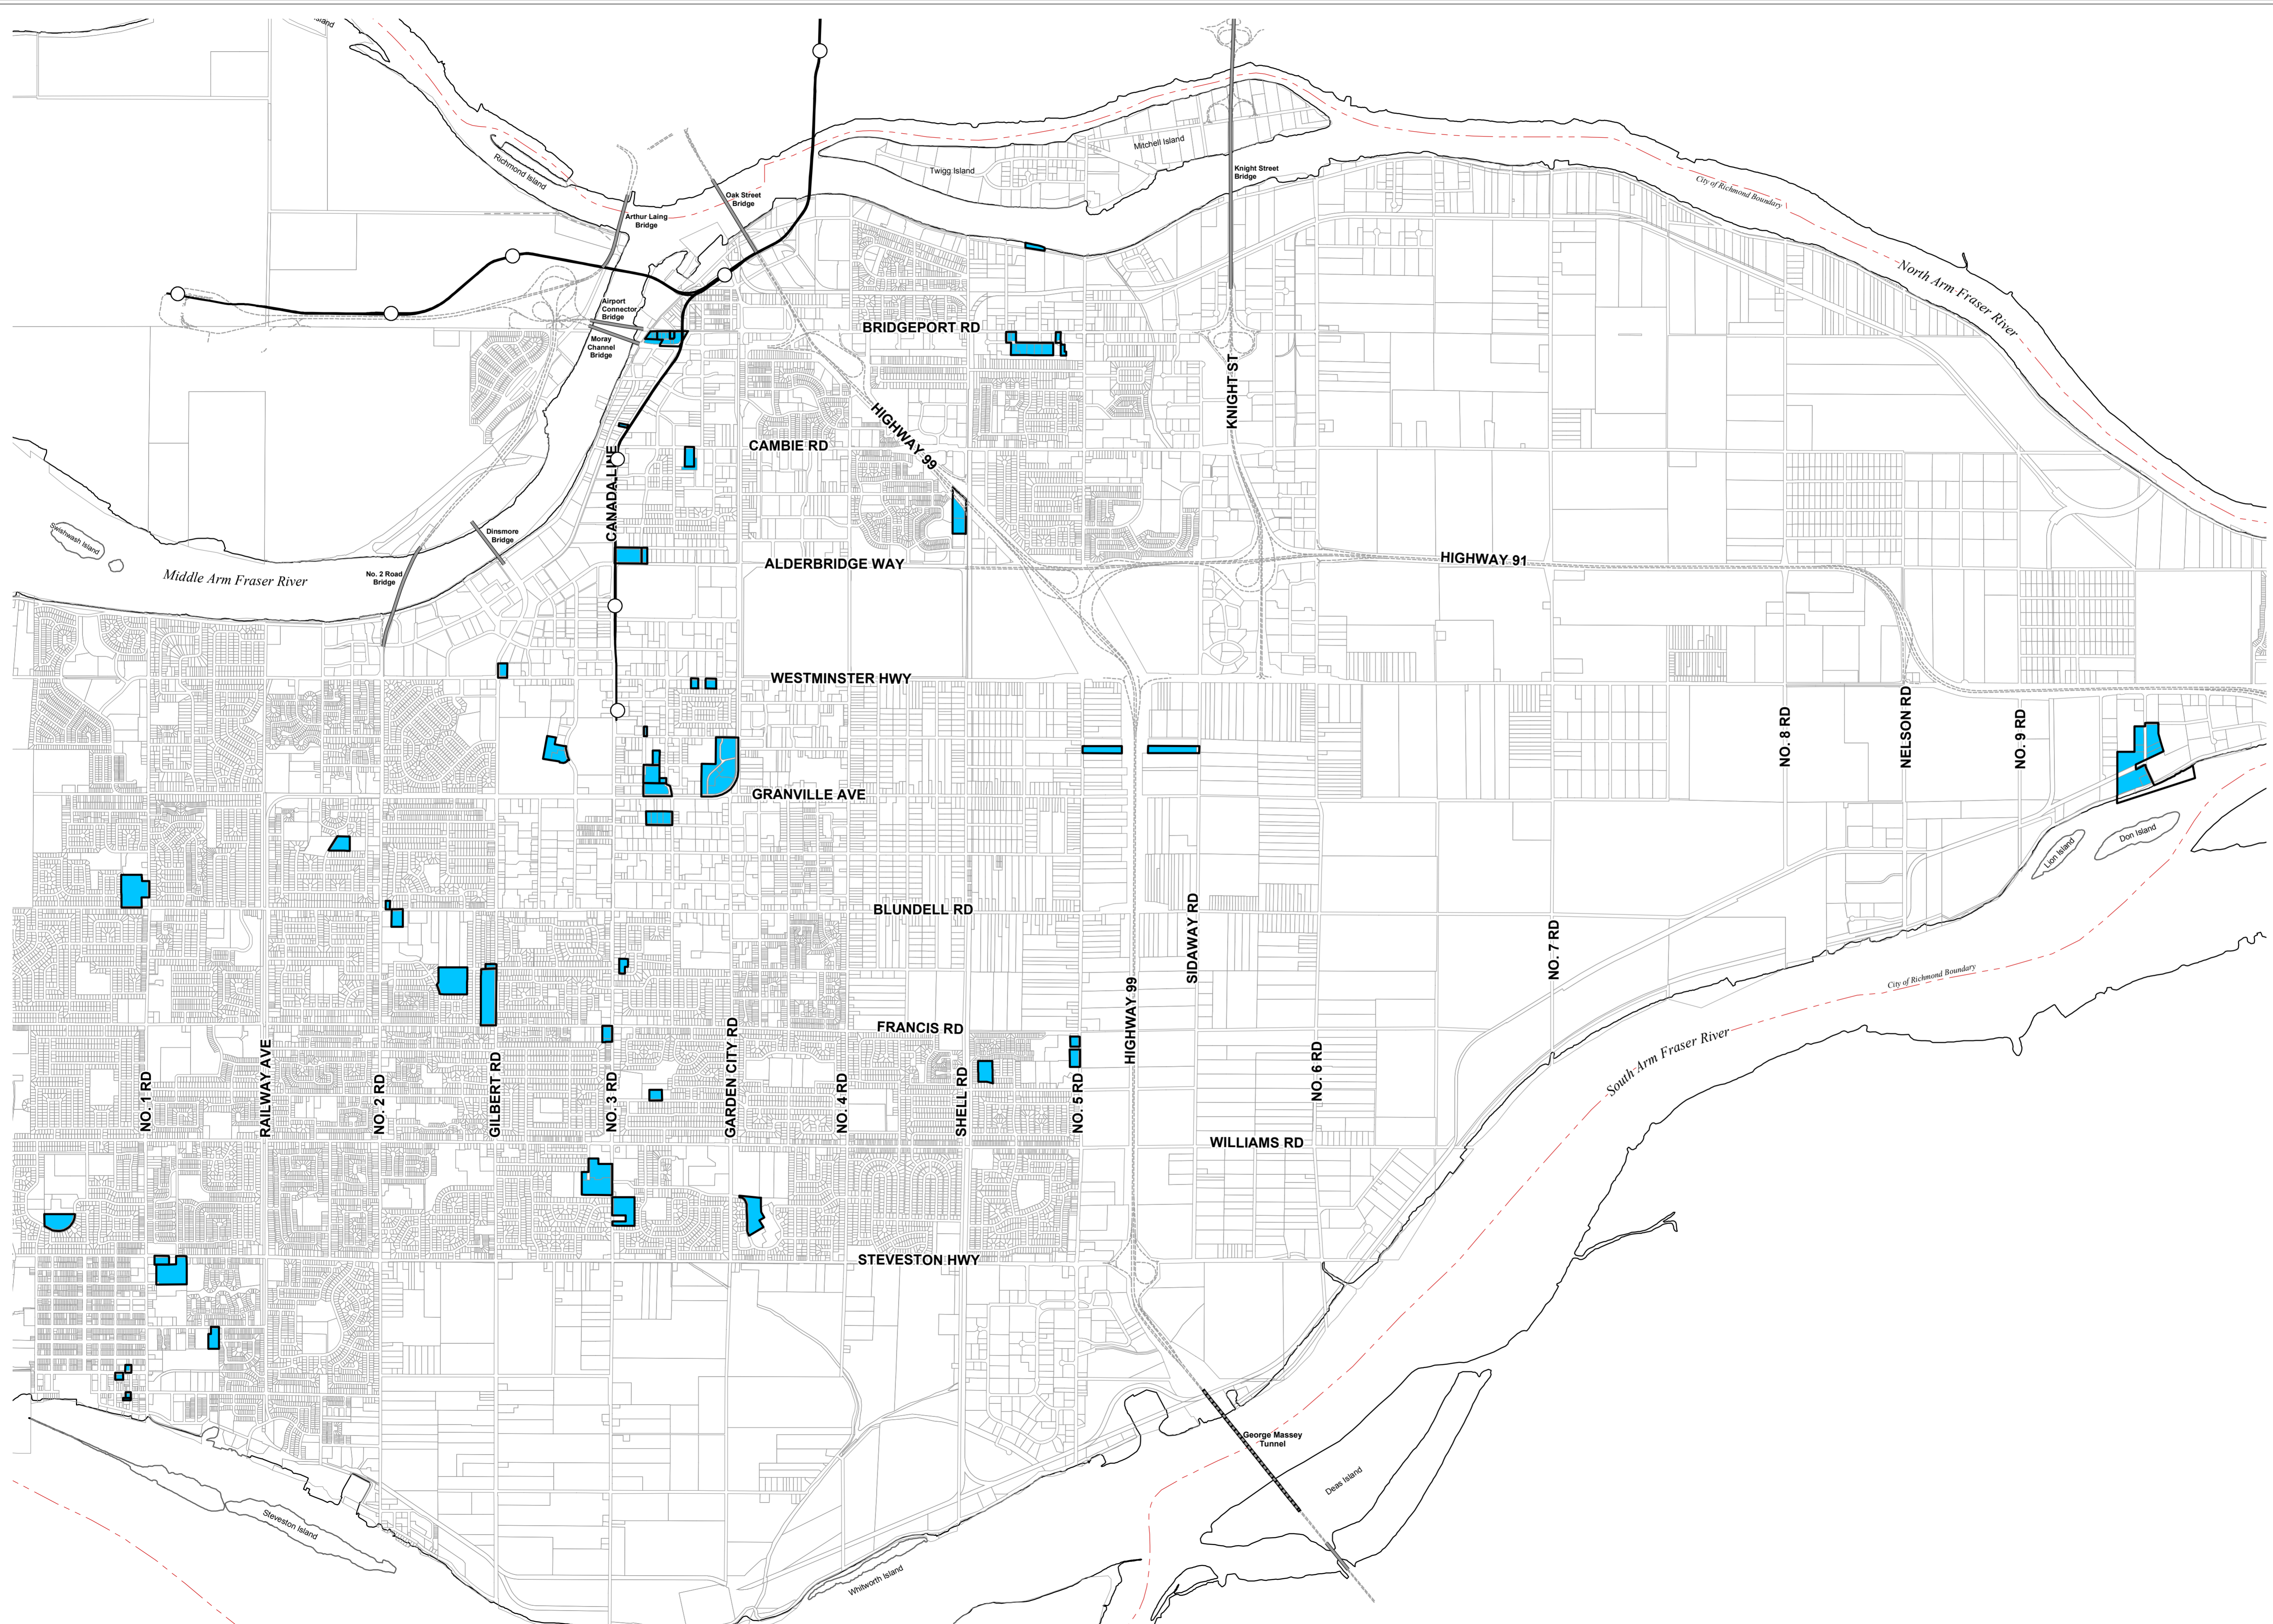

Remaining Land Use Contracts

Legend

- Land Use Contracts
- Parcels within Land Use Contracts

Meters
0 500 1,000